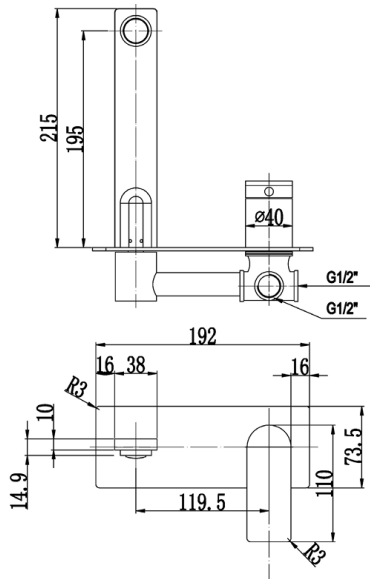

Brushed Nickel Wall Mixer with Spout

PBS3003-BN

Features

- Wall mixer with spout
- Brushed nickel finish
- Soft square design
- 35mm Cartridge
- 5 Star 5L/Min

- Maintenance and Care
- Do not use harsh detergents or products that contain chloride & halides.
- Do not use abrasive, cream or citrus based cleaners or hydrochloric acid.
- Surface should be cleaned only with a mild detergent that must be rinsed off.
- It is suggested to only clean with warm water and a soft cloth.
- Damage caused by the wrong cleaning methods used will void warranty