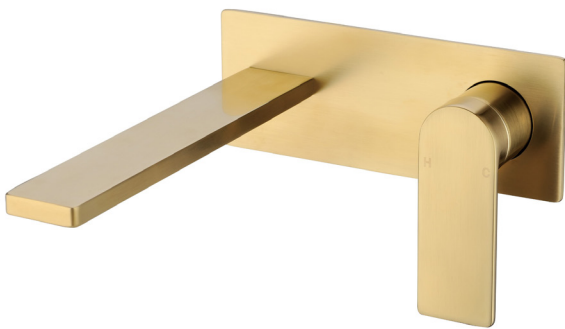

DANIELA

HOME & BATH

Brushed gold Wall Mixer with Spout

PBS3003-BG

Features

- Wall mixer with spout
- Brushed gold finish
- Soft square design
- 35mm Cartridge
- 5 Star 5.0L/Min

- Maintenance and Care
- Do not use harsh detergents or products that contain chloride & halides.
- Do not use abrasive, cream or citrus based cleaners or hydrochloric acid.
- Surface should be cleaned only with a mild detergent that must be rinsed off.
- It is suggested to only clean with warm water and a soft cloth.
- Damage caused by the wrong cleaning methods used will void warranty