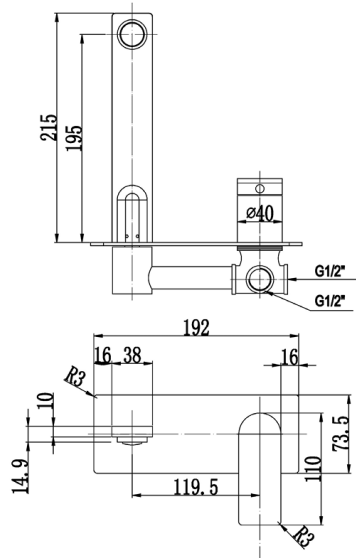

DANIELA

HOME & BATH

Brushed gold Wall Mixer with Spout

PBS3003-BG

Features

- Wall mixer with spout
- Brushed gold finish
- Soft square design
- 35mm Cartridge
- 5 Star 5.0L/Min

- Maintenance and Care
- Do not use harsh detergents or products that contain chloride & halides.
- Do not use abrasive, cream or citrus based cleaners or hydrochloric acid.
- Surface should be cleaned only with a mild detergent that must be rinsed off.
- It is suggested to only clean with warm water and a soft cloth.
- Damage caused by the wrong cleaning methods used will void warranty