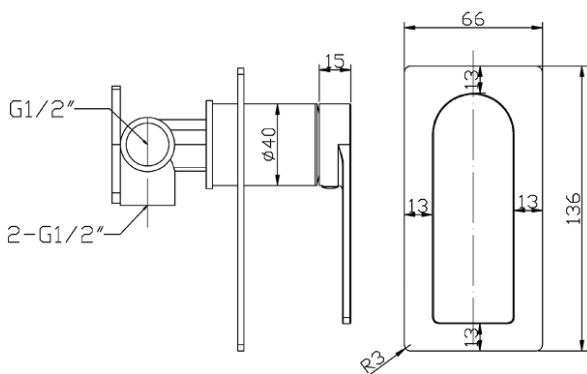

### Features

- Bath/ shower wall mixer
- Brushed nickel finish
- Brass material
- 35mm Cartridge
- Soft square design

- Maintenance and Care
- Do not use harsh detergents or products that contain chloride & halides.
- Do not use abrasive, cream or citrus based cleaners or hydrochloric acid.
- Surface should be cleaned only with a mild detergent that must be rinsed off.
- It is suggested to only clean with warm water and a soft cloth.
- Damage caused by the wrong cleaning methods used will void warranty