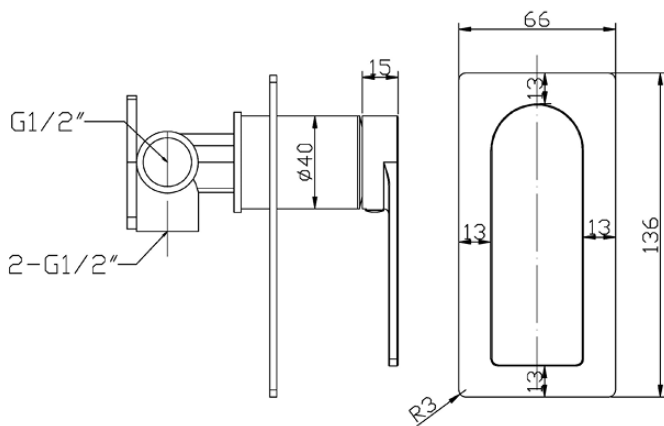

Brushed gold Wall Mixer

PBS3001-BG

Features

- Bath/ shower wall mixer
- Brushed gold finish
- Brass material
- 35mm Cartridge
- Soft square design

- Maintenance and Care
- Do not use harsh detergents or products that contain chloride & halides.
- Do not use abrasive, cream or citrus based cleaners or hydrochloric acid.
- Surface should be cleaned only with a mild detergent that must be rinsed off.
- It is suggested to only clean with warm water and a soft cloth.
- Damage caused by the wrong cleaning methods used will void warranty