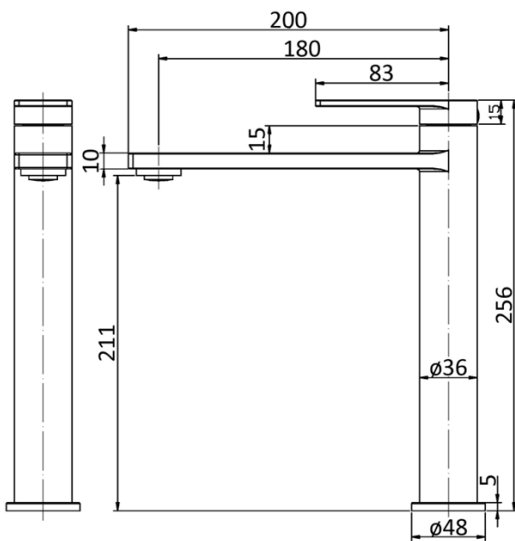

Brushed Gold basin Mixer

PBS2002-BG

Features

- Tall basin mixer
- Brushed gold finish
- Brass material
- 25mm Cartridge
- 5 Star 5 L/M

- Maintenance and Care
- Do not use harsh detergents or products that contain chloride & halides.
- Do not use abrasive, cream or citrus based cleaners or hydrochloric acid.
- Surface should be cleaned only with a mild detergent that must be rinsed off.
- It is suggested to only clean with warm water and a soft cloth.
- Damage caused by the wrong cleaning methods used will void warranty