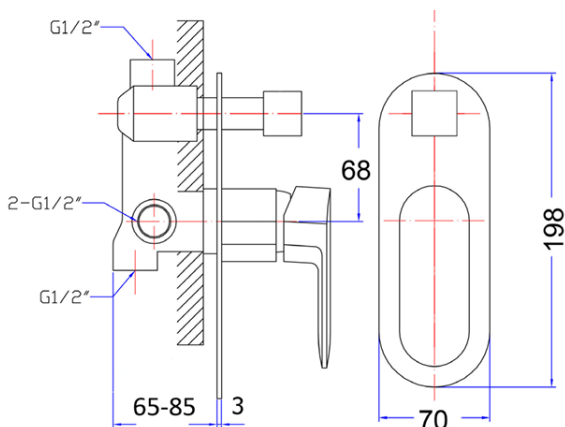

### Features

- Round wall mixer with diverter
- Matte black finish
- Brass material
- 35mm Cartridge

- Maintenance and Care
- Do not use harsh detergents or products that contain chloride & halides.
- Do not use abrasive, cream or citrus based cleaners or hydrochloric acid.
- Surface should be cleaned only with a mild detergent that must be rinsed off.
- It is suggested to only clean with warm water and a soft cloth.
- Damage caused by the wrong cleaning methods used will void warranty