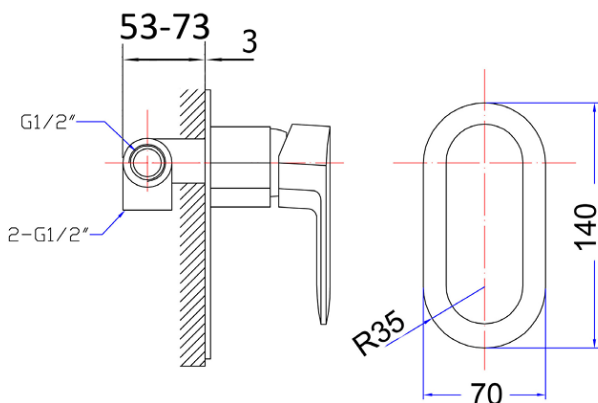

Matte Black Wall Mixer

PBR3001-B

Features

- Round wall mixer
- Matte black finish
- Brass material
- 35mm Cartridge

- Maintenance and Care
- Do not use harsh detergents or products that contain chloride & halides.
- Do not use abrasive, cream or citrus based cleaners or hydrochloric acid.
- Surface should be cleaned only with a mild detergent that must be rinsed off.
- It is suggested to only clean with warm water and a soft cloth.
- Damage caused by the wrong cleaning methods used will void warranty