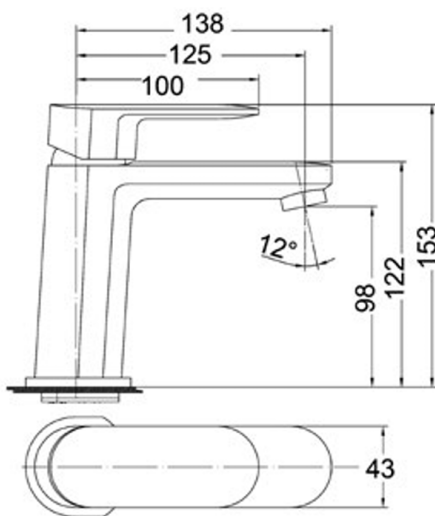

Matte Black basin Mixer

PBR2001-B

Features

- Round basin mixer
- Matte black finish
- Brass material
- 35mm Cartridge
- 5 Star WELS, 5.5 L/M

- Maintenance and Care
- Do not use harsh detergents or products that contain chloride & halides.
- Do not use abrasive, cream or citrus based cleaners or hydrochloric acid.
- Surface should be cleaned only with a mild detergent that must be rinsed off.
- It is suggested to only clean with warm water and a soft cloth.
- Damage caused by the wrong cleaning methods used will void warranty