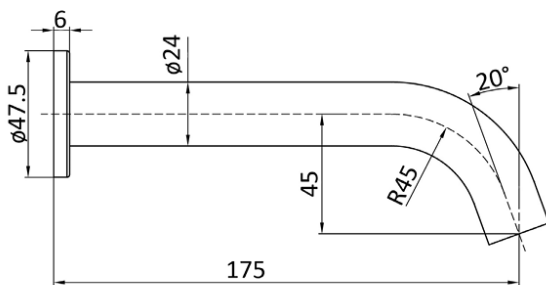

- Maintenance and Care
- Do not use harsh detergents or products that contain chloride & halides.
- Do not use abrasive, cream or citrus based cleaners or hydrochloric acid.
- Surface should be cleaned only with a mild detergent that must be rinsed off.
- It is suggested to only clean with warm water and a soft cloth.
- Damage caused by the wrong cleaning methods used will void warranty

Live and bathe in style