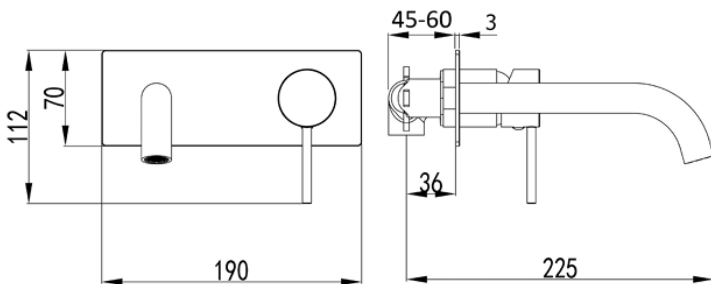

DANIELA

HOME & BATH

Brushed gold Wall Mixer with Spout

HYB88-602-BG

Features

- Wall mixer with spout
- Brushed gold finish
- Round design
- 25mm Cartridge
- 5 Star 5.0L/Min

- Maintenance and Care
- Do not use harsh detergents or products that contain chloride & halides.
- Do not use abrasive, cream or citrus based cleaners or hydrochloric acid.
- Surface should be cleaned only with a mild detergent that must be rinsed off.
- It is suggested to only clean with warm water and a soft cloth.
- Damage caused by the wrong cleaning methods used will void warranty