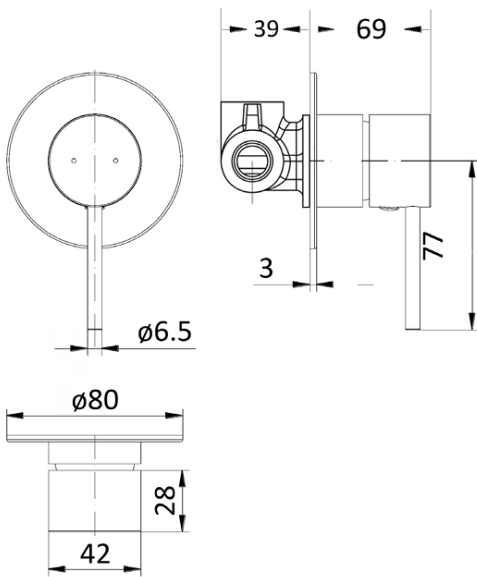

Brushed Gold Wall Bath/Shower Mixer

HYB88-301BG

Features

- Wall basin or shower mixer
- Brushed gold finish
- Brass material
- Germany Neoperl aerator
- European design
- Kerox 35mm Cartridge

- Maintenance and Care
- Do not use harsh detergents or products that contain chloride & halides.
- Do not use abrasive, cream or citrus based cleaners or hydrochloric acid.
- Surface should be cleaned only with a mild detergent that must be rinsed off.
- It is suggested to only clean with warm water and a soft cloth.
- Damage caused by the wrong cleaning methods used will void warranty