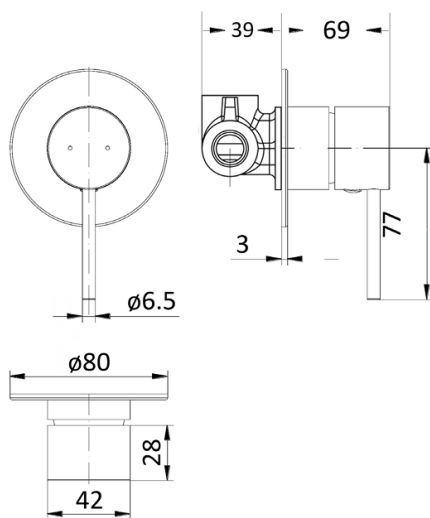

Brushed Nickel Wall Bath/Shower Mixer

HYB88-301-BN

Features

- Wall basin or shower mixer
- Brushed nickel finish
- Brass material
- Germany Neoperl aerator
- European design
- Kerox 35mm Cartridge

- Maintenance and Care
- Do not use harsh detergents or products that contain chloride & halides.
- Do not use abrasive, cream or citrus based cleaners or hydrochloric acid.
- Surface should be cleaned only with a mild detergent that must be rinsed off.
- It is suggested to only clean with warm water and a soft cloth.
- Damage caused by the wrong cleaning methods used will void warranty