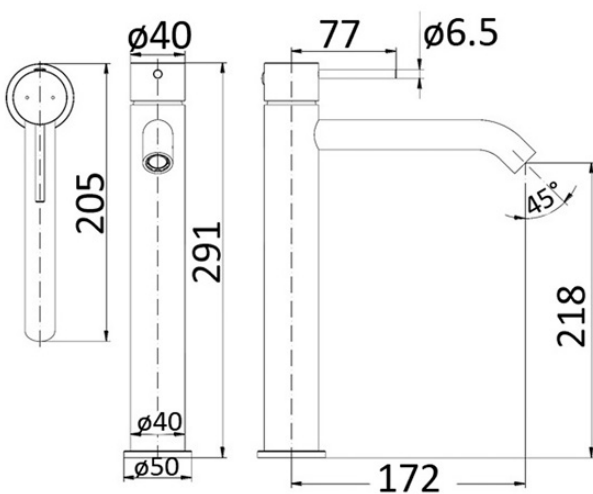

Brushed gold Tall Basin mixer

HYB88-202BG

Features

- Tall basin mixer
- Brushed gold finish
- Brass material
- Kerox 25mm Cartridge
- 5 Star 6L/min
- European design

- Maintenance and Care
- Do not use harsh detergents or products that contain chloride & halides.
- Do not use abrasive, cream or citrus based cleaners or hydrochloric acid.
- Surface should be cleaned only with a mild detergent that must be rinsed off.
- It is suggested to only clean with warm water and a soft cloth.
- Damage caused by the wrong cleaning methods used will void warranty