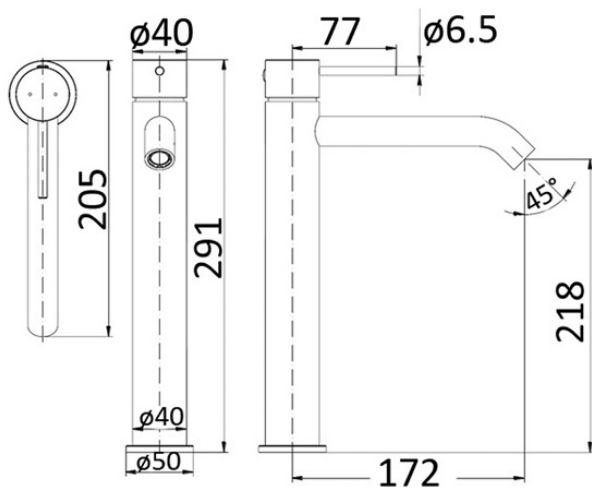

Brushed Nickel Tall Basin Mixer

HYB88-202-BN

Features

- Tall Basin mixer
- Brushed nickel finish
- Brass material
- Kerox 25mm Cartridge
- 5 Star 6L/min
- European design

- Maintenance and Care
- Do not use harsh detergents or products that contain chloride & halides.
- Do not use abrasive, cream or citrus based cleaners or hydrochloric acid.
- Surface should be cleaned only with a mild detergent that must be rinsed off.
- It is suggested to only clean with warm water and a soft cloth.
- Damage caused by the wrong cleaning methods used will void warranty