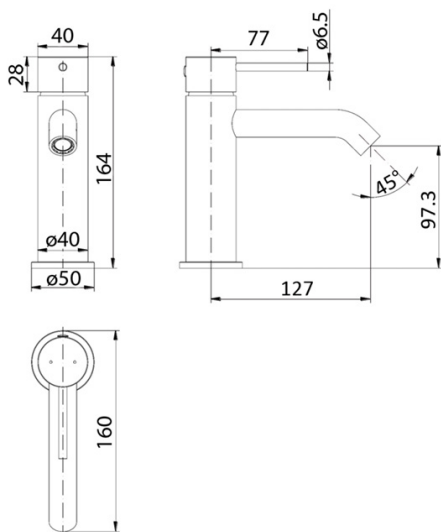

Brushed gold Basin Mixer

HYB88-201BG

Features

- Basin mixer
- Brushed gold finish
- Brass material
- Kerox 25mm Cartridge
- 5 Star 6L/min
- European design

- Maintenance and Care
- Do not use harsh detergents or products that contain chloride & halides.
- Do not use abrasive, cream or citrus based cleaners or hydrochloric acid.
- Surface should be cleaned only with a mild detergent that must be rinsed off.
- It is suggested to only clean with warm water and a soft cloth.
- Damage caused by the wrong cleaning methods used will void warranty