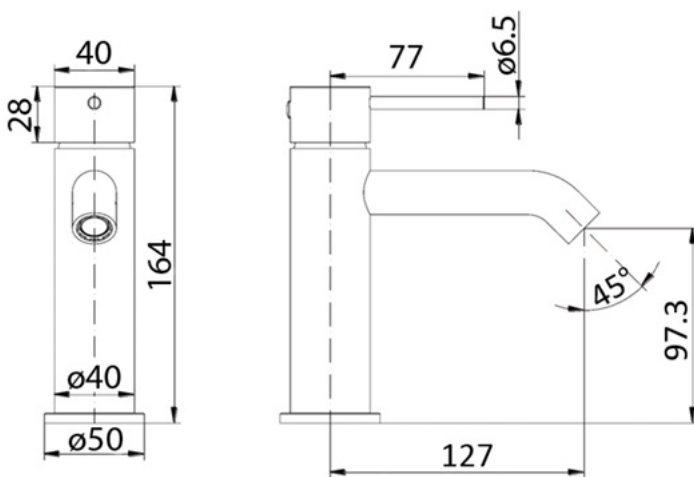

- Maintenance and Care
- Do not use harsh detergents or products that contain chloride & halides.
- Do not use abrasive, cream or citrus based cleaners or hydrochloric acid.
- Surface should be cleaned only with a mild detergent that must be rinsed off.
- It is suggested to only clean with warm water and a soft cloth.
- Damage caused by the wrong cleaning methods used will void warranty

Live and bathe in style