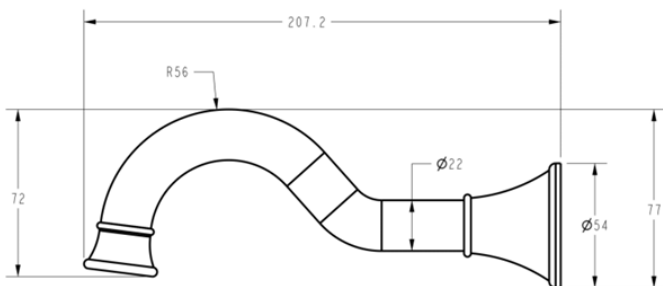

Matte Black French Style Wall spout

HYB868-801-MB

Features

- Matte black Finish
- French style design
- Brass construction
- WELS T41977
- Water Rating: 5 Star, 6L/min

- Maintenance and Care
- Do not use harsh detergents or products that contain chloride & halides.
- Do not use abrasive, cream or citrus based cleaners or hydrochloric acid.
- Surface should be cleaned only with a mild detergent that must be rinsed off.
- It is suggested to only clean with warm water and a soft cloth.
- Damage caused by the wrong cleaning methods used will void warranty