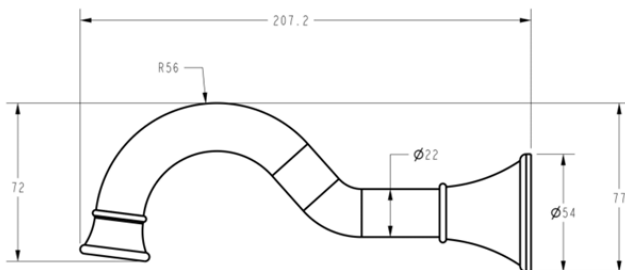

## Brushed Nickel French Style Wall spout

HYB868-801-BN

### Features

- Brushed gold Finish
- French style design
- Brass construction
- Water Rating: 5 Star, 6L/min

- Maintenance and Care
- Do not use harsh detergents or products that contain chloride & halides.
- Do not use abrasive, cream or citrus based cleaners or hydrochloric acid.
- Surface should be cleaned only with a mild detergent that must be rinsed off.
- It is suggested to only clean with warm water and a soft cloth.
- Damage caused by the wrong cleaning methods used will void warranty