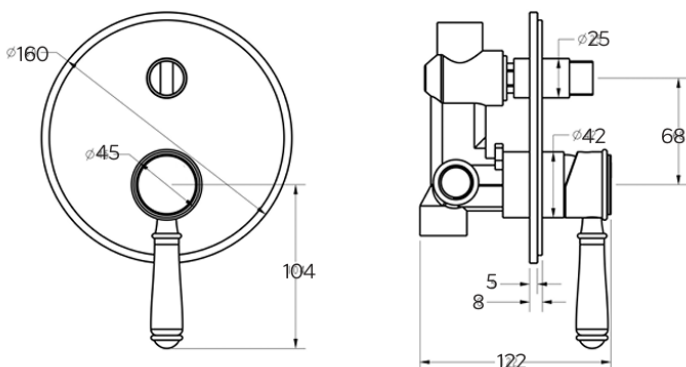

Matte Black French Style Wall Mixer with Diverter

HYB868-501TK-MB

Features

- Brass construction
- Matte black finish
- Brass handle / Ceramic handle options
- French style design
- To be match with mixer body (HYB868-301BD).
- NOTE: The mixer body and trim kit are sold separately