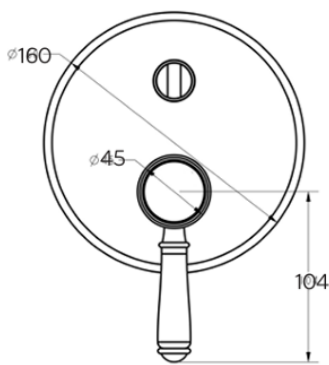

Brushed Nickel French style Wall Mixer with Diverter HYB868-501TK-BN

Features

- Brass construction
- Brass handle / Ceramic handle options
- Brushed nickel finish
- French style design
- To be match with mixer body (HYB868-501TK-BD).
- NOTE: The mixer body and trim kit are sold separately