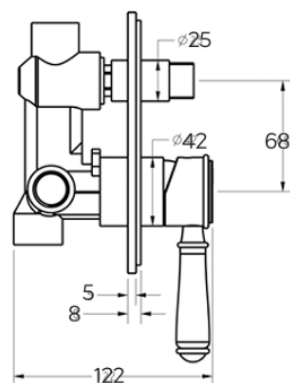

Brushed Nickel French style Wall Mixer with Diverter HYB868-501TK-BN

Features

- Brass construction
- Brass handle / Ceramic handle options
- Brushed nickel finish
- French style design
- To be match with mixer body (HYB868-501TK-BD).
- NOTE: The mixer body and trim kit are sold separately