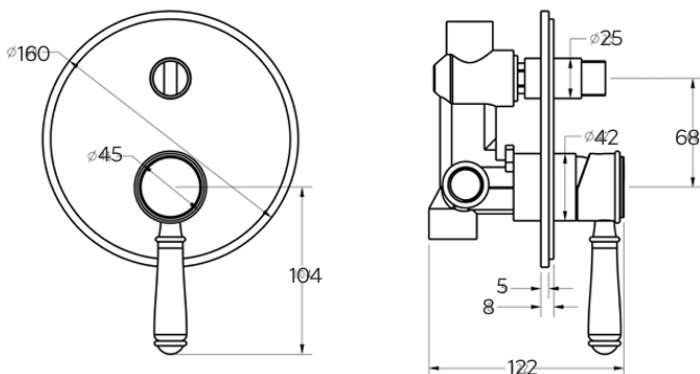

Brushed Gold French style Wall Mixer with Diverter

HYB868-501TK-BG

Features

- Brass construction
 - Brass handle / Ceramic handle options
 - Brushed gold finish
 - French style design
 - To be match with mixer body (HYB868-501TK-BD).
- NOTE: The mixer body and trim kit are sold separately