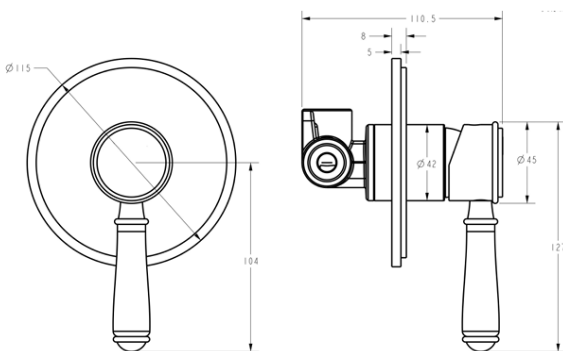

Matte Black French style Wall Mixer

HYB868-301TK-MB

Features

- Brass construction
- Matte black finish
- Brass handle / Ceramic handle options
- French style design
- To be match with mixer body (HYB868-301BD).
- NOTE: The mixer body and trim kit are sold separately