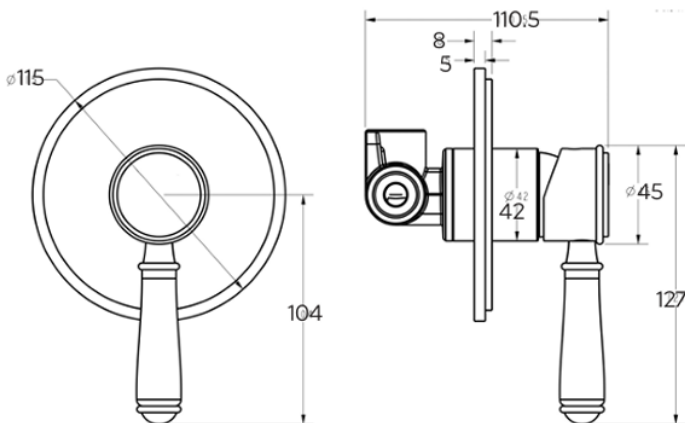

## Brushed Nickel French style Wall Mixer

HYB868-301TK-BN

### Features

- Brass construction
- Brushed nickel finish
- Brass handle / Ceramic handle options
- French style design
- To be match with mixer body (HYB868-301TK-BD).
- NOTE: The mixer body and trim kit are sold separately