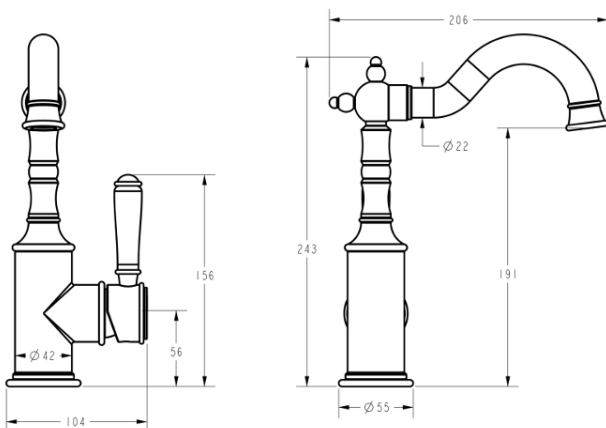

Matte Black French Style Basin Mixer

HYB868-202-MB

Features

- Matte black Finish
- Brass handle / ceramic handle options
- Brass construction
- French style design
- European Kerox 35mm cartridge
- German Neoperl aerator
- Water rating: 5 Star 5L/min