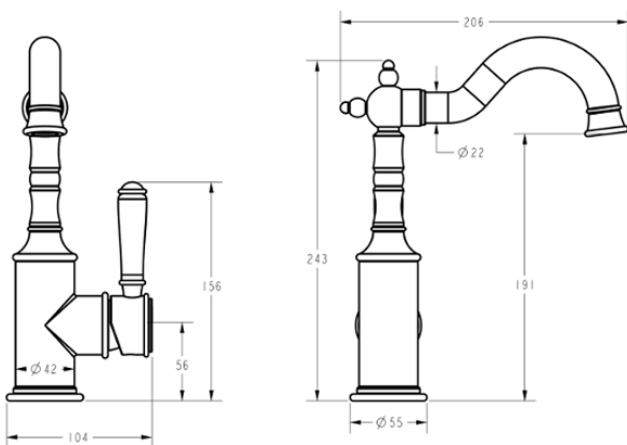

## Brushed Nickel French Style Basin Mixer

HYB868-202-BN

### Features

- Brushed nickel finish
- Brass Handle / Ceramic handle options
- Brass construction
- French style design
- European Kerox 35mm cartridge
- German Neoperl aerator
- Water rating: 5 Star 6L/min