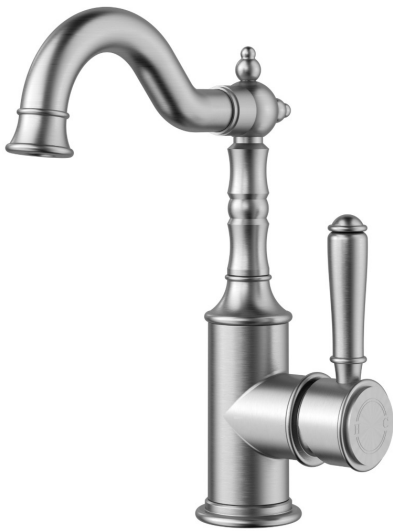

## Brushed Nickel French Style Basin Mixer

HYB868-202-BN

### Features

- Brushed nickel finish
- Brass Handle / Ceramic handle options
- Brass construction
- French style design
- European Kerox 35mm cartridge
- German Neoperl aerator
- Water rating: 5 Star 6L/min