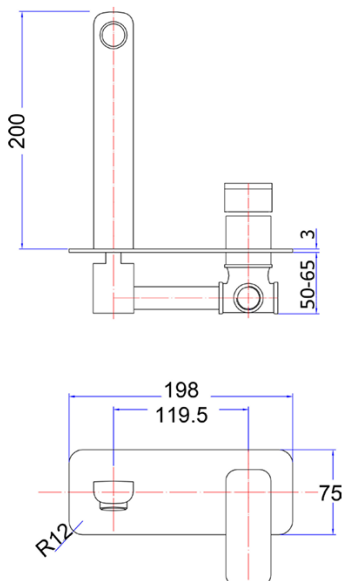

Chrome Wall Mixer with Spout

PSL3003

Features

- Wall bath/basin mixer with spout
- Chrome finish
- Soft square design
- Easy to Install
- Modern design
- 35mm Cartridge
- Australian Standard, Watermark
- 5 Star, 5.5L/Min