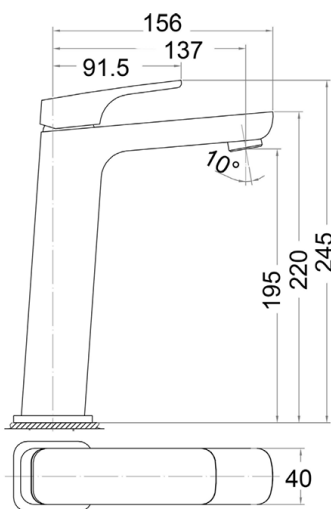

Chrome Tall Basin Mixer

PSL2002

Features

- Square tall basin mixer
- Chrome finish
- Brass material
- 25mm Cartridge
- 5 Star WELS, 5 L/Min

- Maintenance and Care
- Do not use harsh detergents or products that contain chloride & halides.
- Do not use abrasive, cream or citrus based cleaners or hydrochloric acid.
- Surface should be cleaned only with a mild detergent that must be rinsed off.
- It is suggested to only clean with warm water and a soft cloth.
- Damage caused by the wrong cleaning methods used will void warranty