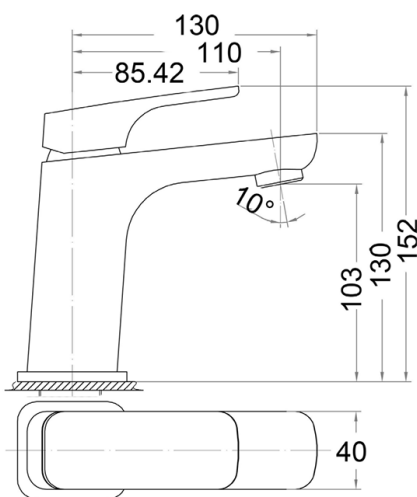

Chrome Basin Mixer

PSL2001

Features

- Square basin mixer
- Chrome finish
- Brass material
- 25mm Cartridge
- 5 Star WELS, 5 L/Min

- Maintenance and Care
- Do not use harsh detergents or products that contain chloride & halides.
- Do not use abrasive, cream or citrus based cleaners or hydrochloric acid.
- Surface should be cleaned only with a mild detergent that must be rinsed off.
- It is suggested to only clean with warm water and a soft cloth.
- Damage caused by the wrong cleaning methods used will void warranty