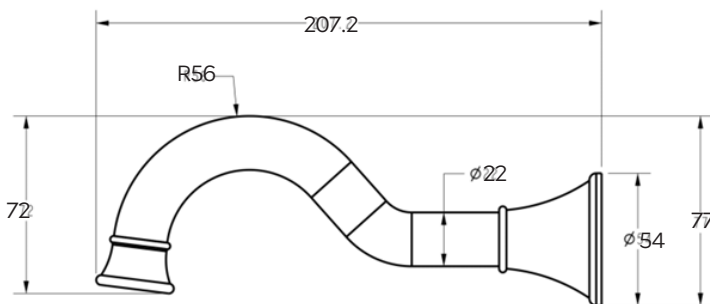

## Chrome Vintage Wall Spout

HYB868-801

### Features

- Chrome Finish
- French style design
- Brass construction
- WELS T41977
- Water Rating: 5 Star, 6L/min

- Maintenance and Care
- Do not use harsh detergents or products that contain chloride & halides.
- Do not use abrasive, cream or citrus based cleaners or hydrochloric acid.
- Surface should be cleaned only with a mild detergent that must be rinsed off.
- It is suggested to only clean with warm water and a soft cloth.
- Damage caused by the wrong cleaning methods used will void warranty