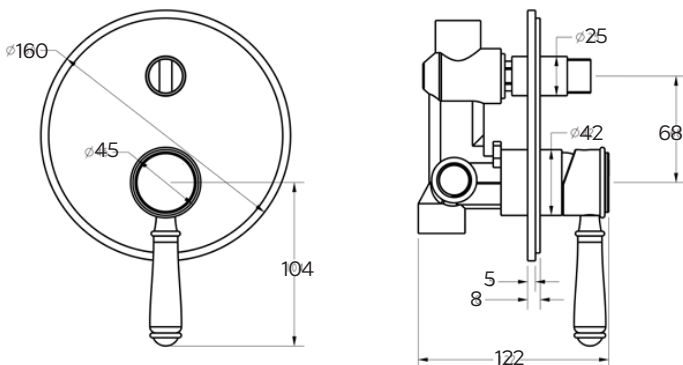

## Chrome Vintage Wall Mixer with Diverter

HYB868-501TK

### Features

- Brass construction
- Chrome finish
- French style design
- To be match with mixer body (HYB868-501TK-BD).
- NOTE: The mixer body and trim kit are sold separately

- Maintenance and Care
- Do not use harsh detergents or products that contain chloride & halides.
- Do not use abrasive, cream or citrus based cleaners or hydrochloric acid.
- Surface should be cleaned only with a mild detergent that must be rinsed off.
- It is suggested to only clean with warm water and a soft cloth.
- Damage caused by the wrong cleaning methods used will void warranty