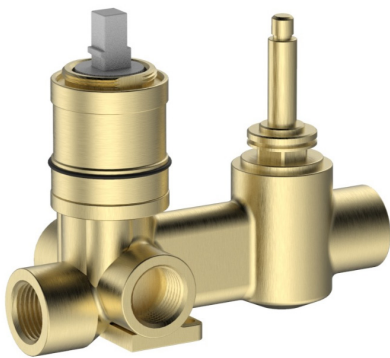

## Wall Mixer with Diverter Body

HYB868-501TK-BD

### Features

- Brass construction
- To be match with mixer (HYB868-501TK).
- NOTE: The mixer body and trim kit are sold separately

- Maintenance and Care
- Do not use harsh detergents or products that contain chloride & halides.
- Do not use abrasive, cream or citrus based cleaners or hydrochloric acid.
- Surface should be cleaned only with a mild detergent that must be rinsed off.
- It is suggested to only clean with warm water and a soft cloth.
- Damage caused by the wrong cleaning methods used will void warranty