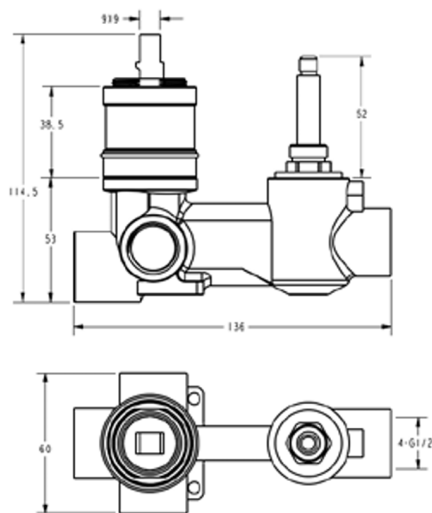

## Wall Mixer with Diverter Body

HYB868-501TK-BD

### Features

- Brass construction
- To be match with mixer (HYB868-501TK).
- NOTE: The mixer body and trim kit are sold separately

- Maintenance and Care
- Do not use harsh detergents or products that contain chloride & halides.
- Do not use abrasive, cream or citrus based cleaners or hydrochloric acid.
- Surface should be cleaned only with a mild detergent that must be rinsed off.
- It is suggested to only clean with warm water and a soft cloth.
- Damage caused by the wrong cleaning methods used will void warranty