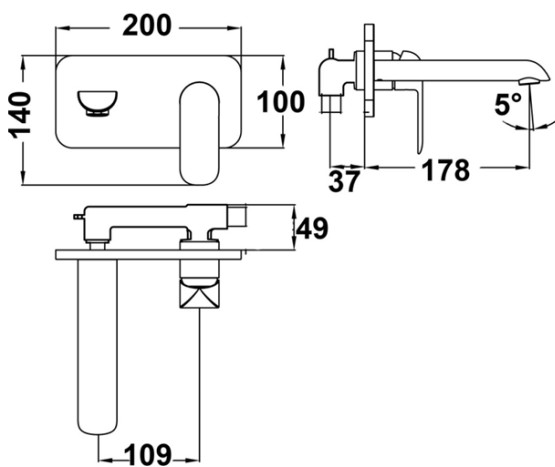

Chrome Wall Basin/Bath Mixer

HYB11-601

Features

- Round basin or bath wall mixer
- Chrome finish
- Brass material
- Curved tip
- European design
- Neoperl aerator
- 35mm Cartridge
- 5 Star WELS, 5 L/M

- Maintenance and Care
- Do not use harsh detergents or products that contain chloride & halides.
- Do not use abrasive, cream or citrus based cleaners or hydrochloric acid.
- Surface should be cleaned only with a mild detergent that must be rinsed off.
- It is suggested to only clean with warm water and a soft cloth.
- Damage caused by the wrong cleaning methods used will void warranty