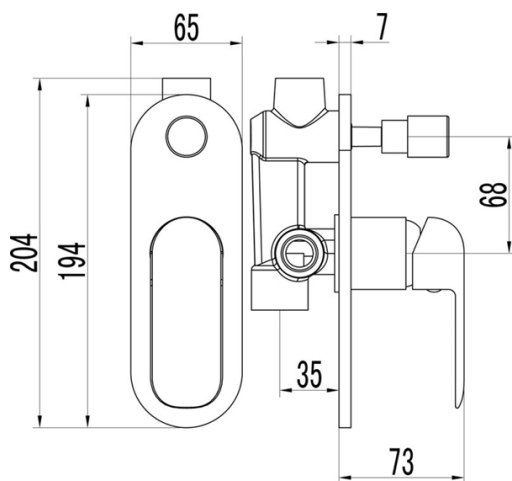

## Chrome Wall Basin/Bath Mixer with Diverter

HYB11-501

### Features

- Round basin or bath wall mixer with diverter
- Chrome finish
- Brass material
- Curved tip
- European design
- 35mm Cartridge

- Maintenance and Care
- Do not use harsh detergents or products that contain chloride & halides.
- Do not use abrasive, cream or citrus based cleaners or hydrochloric acid.
- Surface should be cleaned only with a mild detergent that must be rinsed off.
- It is suggested to only clean with warm water and a soft cloth.
- Damage caused by the wrong cleaning methods used will void warranty