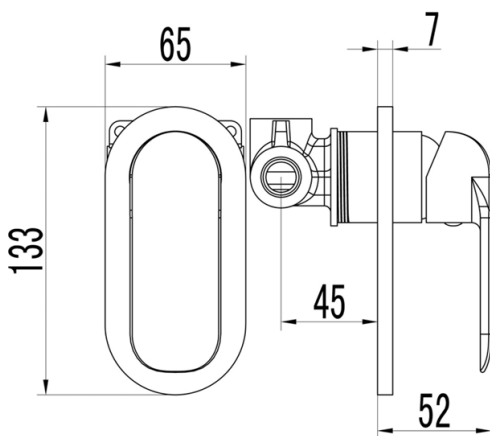

## Chrome Wall Basin/Bath Mixer

HYB11-301

### Features

- Round basin or bath wall mixer with diverter
- Chrome finish
- Brass material
- Curved tip
- European design
- 35mm Cartridge

- Maintenance and Care
- Do not use harsh detergents or products that contain chloride & halides.
- Do not use abrasive, cream or citrus based cleaners or hydrochloric acid.
- Surface should be cleaned only with a mild detergent that must be rinsed off.
- It is suggested to only clean with warm water and a soft cloth.
- Damage caused by the wrong cleaning methods used will void warranty