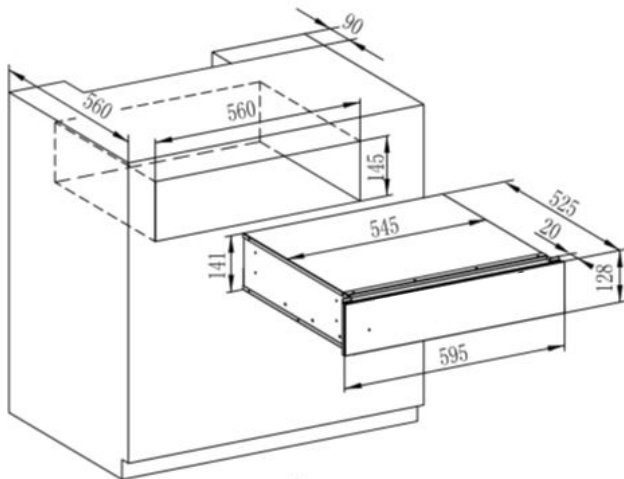

Italian Designed. Australian at heart

DANWDB

60cm Black Warming Drawer

Features

- Black finish
- Open with push/pull system
- Non-slip internal shelf surface
- Telescopic guides for sliding opening
- Keeping food warm
- Maximum temperature 75 °C
- Maximum load 25kg
- Suitable for warming cups, glasses and crockery
- Suitable to install oven/steam oven on top
- Easy to clean

Product Dimensions

Overall size: 595mmW x 525mmL x 128mmH

Installation Information

The manufacturer shall not be held liable for damage to persons or property due to incorrect installation, or improper, wrong or ludicrous uses of the appliance. Be sure to check the appliance once it has been unpacked. If it has been damaged, do not use it.